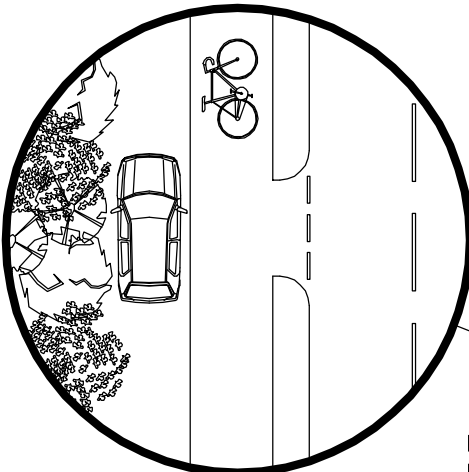

TOWARDS GUILDFORD
 A246 YOUNG STREET
 FOR CONTINUATION SEE LONG COPSE MAP

TOWARDS LEATHERHEAD

PETROL STATION

BOUNDARY

A24
 TOWARDS M25 (JUNCTION 9)

CAR PARK

RAILWAY LINE

A24 LONDON ROAD

FISHING ALLOWED FROM BOTH BANKS

LIMITED PARKING IS AVAILABLE ALONG THE RIVER SIDE OF THE A24, ON GRASS VERGE BETWEEN CYCLE LANE AND RIVER. THERE ARE NUMEROUS ACCESS POINTS BETWEEN MICKLEHAM AND PRESS FORWARD BRIDGES